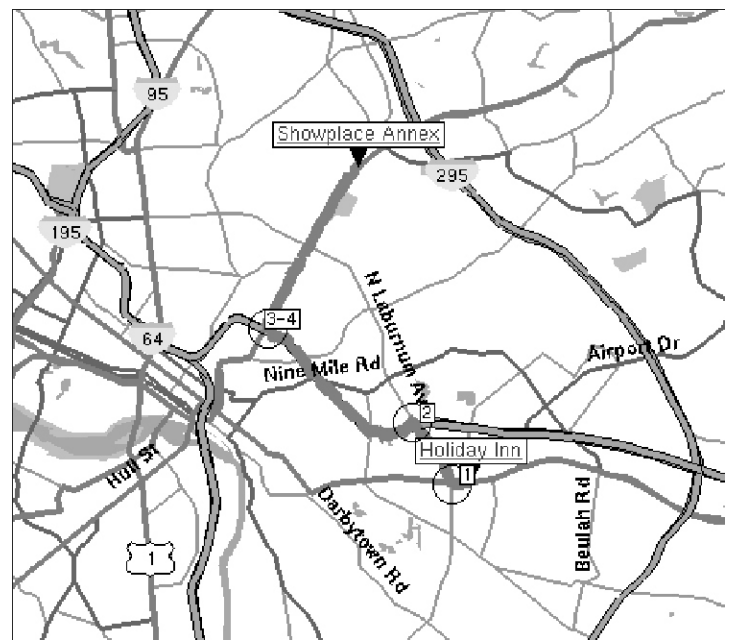

Directions

TO THE HOTEL (Holiday Inn Airport - 5203 Williamsburg Road, Sandston, VA - 804-222-6450)

From the north

Take I-95 south to I-295 south. Exit US 60 west (W Williamsburg Road). Hotel is approximately 2.5 miles on the left.

From the south (I-95)

Take I-95 north to I-295 north. Exit US 60 west (W Williamsburg Road). Hotel is approximately 2.5 miles on the left.

From the south (I-85)

Take I-85 north to I-95 south. Take I-95 south for approximately 3 exits to I-295 north. Exit US 60 west (W Williamsburg Road). Hotel is approximately 2.5 miles on the left.

From the east (I-64)

Take I-64 west to I-295 south. Exit US 60 west (W Williamsburg Road). Hotel is approximately 2.5 miles on the left.

From the west (I-64)

Take I-64 east to S Laburnum Avenue. Turn left on US 60 east (W Williamsburg Road). Hotel is approximately 2.5 miles on the right.

FROM THE HOTEL TO THE SHOWHALL (The Showplace Annex - 3000 Mechanicsville Tpk, Richmond, VA)

Take US 60 West (W Williamsburg Road) to S Laburnum Avenue (Hwy 197). Turn right on S Laburnum Avenue. Turn left onto I-64 west. Take US 360 (Mechanicsville Tpk) exit and turn right to go north on Mechanicsville Tpk. The Showplace Annex is approximately 2.5 miles north on your left.